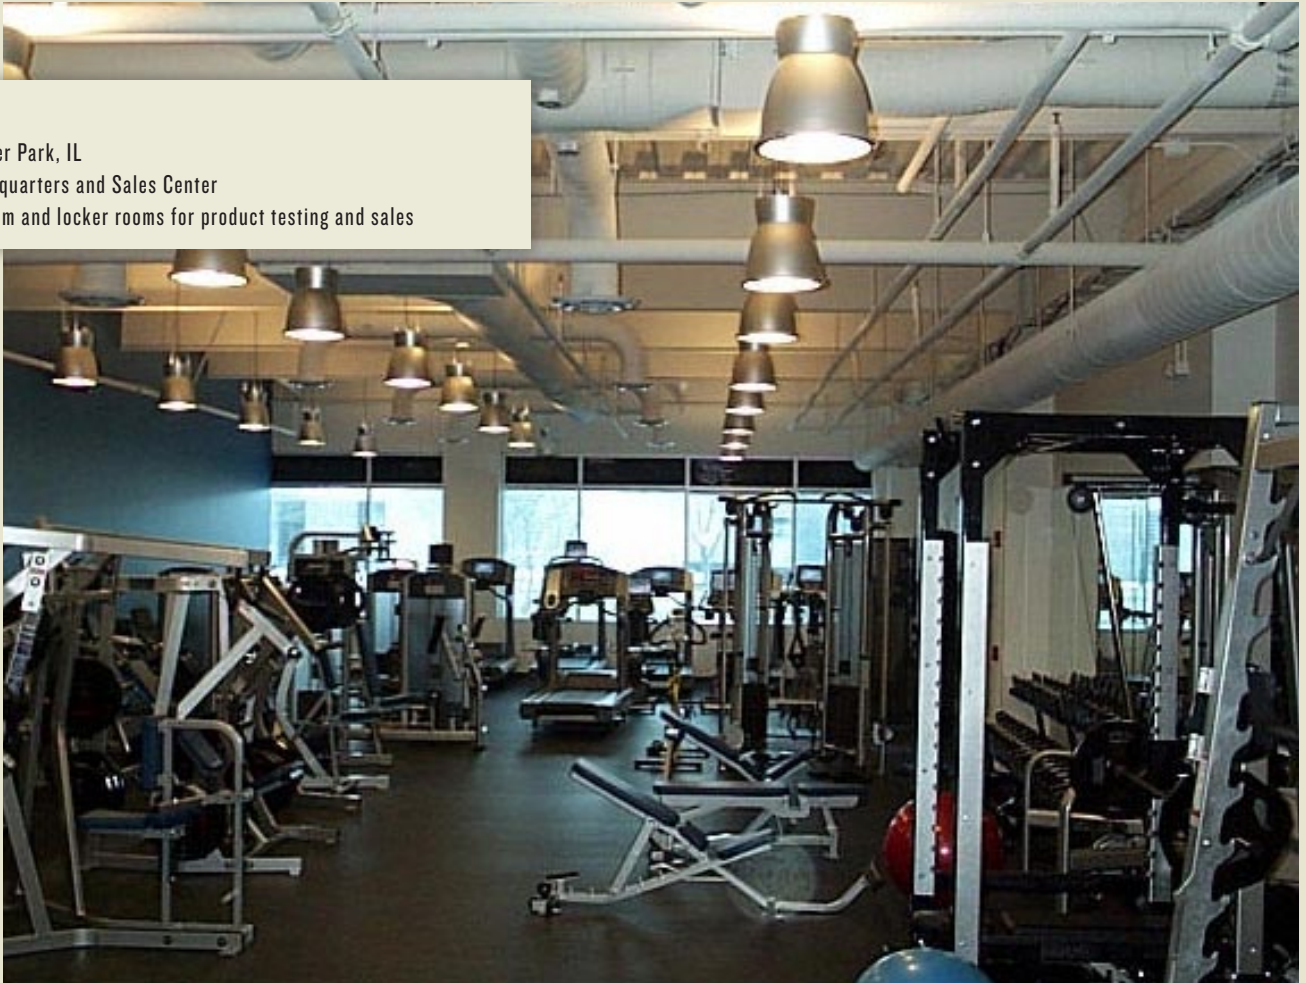

## Life Fitness

78,988 SF – Schiller Park, IL

- National Headquarters and Sales Center
- Full service gym and locker rooms for product testing and sales